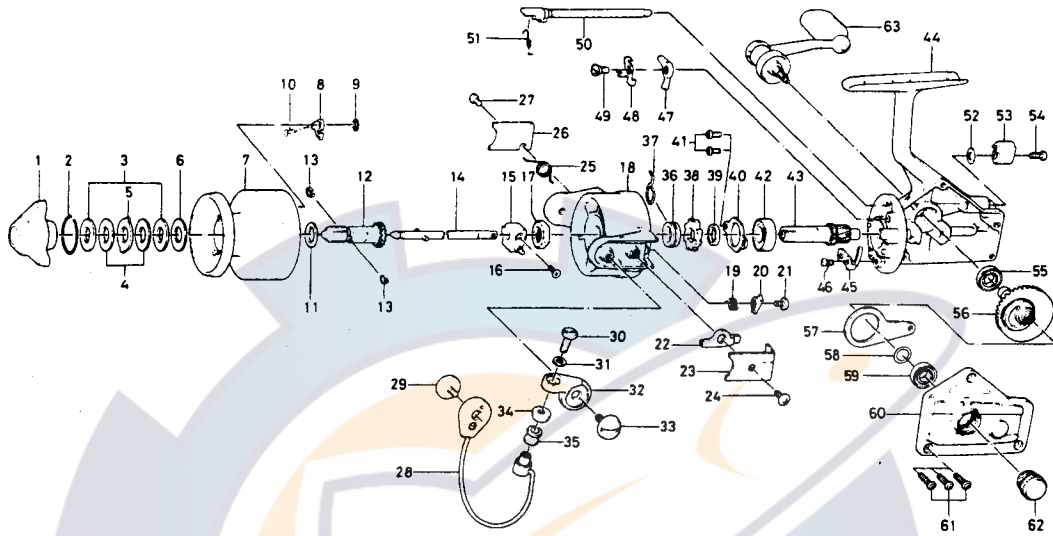

SPINNING REEL GS-15X

Key No.	Parts No.	Parts Name	Key No.	Parts No.	Parts Name
1	6-740-3801	Drag knob	33	6-363-5201	Arm lever screw
2	6-170-4601	Drag washer retainer	34	6-501-1601	Roller collar
3	6-374-4802	Drag D washer	35	6-250-4221	Line roller
4	6-373-3701	Disc washer	36	6-501-9901	Spring holder
5	6-373-3603	Drag A washer	37	6-145-0901	Anti-reverse claw spring
6	6-373-3704	Drag washer A	38	6-280-9001	Ratchet
7	6-733-5404	Spool	39	6-501-9801	Spacer
8	6-B07-5302	Spool click claw	40	6-321-0901	Ball bearing ret. washer
9	6-320-5901	Spool click claw retainer	41	6-351-0901	Ball bearing ret. washer screw
10	6-144-1211	Spool click claw spring	42	6-635-4801	Ball bearing
11	6-375-5701	Spool washer	43	6-403-2201	Pinion gear
12	6-720-1721	Spool metal	44	6-701-4004	Body
13	6-151-7211	Spool metal leaf spring	45	6-B22-3101	Cam kick plate
14	6-711-4601	Main shaft	46	6-351-6601	Cam kick plate screw
15	6-637-0102	Oscillating support	47	6-111-8201	Anti-reverse claw
16	6-351-5311	Oscillating slider screw	48	6-041-7101	Anti-reverse claw plate
17	6-B10-5701	Rotor nut	49	6-363-9301	Anti-reverse claw screw
18	6-202-1131	Rotor	50	6-461-7104	Anti-reverse cam
19	6-145-0701	Bail kick cam spring	51	6-144-0321	Anti-reverse cam spring
20	6-571-0821	Bail kick cam	52	6-371-6903	Anti-reverse lever washer
21	6-354-0701	Bail kick cam screw	53	6-541-6801	Anti-reverse lever
22	6-B26-3101	Bail kick lever	54	6-353-4401	Anti-reverse lever screw
23	6-041-7221	Bail kick lever cover	55	6-637-5701	Ball bearing
24	6-351-7701	Bail kick lever cover screw	56	6-414-1312	Drive gear
25	6-145-1011	Bail spring	57	6-481-2101	Oscillating slider
26	6-041-7301	Bail spring cover	58	6-375-8500	Drive gear washer
27	6-351-7701	Bail spring cover screw	59	6-637-5701	Ball bearing
28	6-725-8111	Bail	60	6-706-9702	Body cover
29	6-363-5201	Bail holder screw	61	6-353-0001	Body cover screw
30	6-353-1811	Bail screw	62	6-B03-4803	Handle screw cap
31	6-375-1001	Bail washer	63	6-B15-8401	Handle
32	6-231-2901	Arm lever			